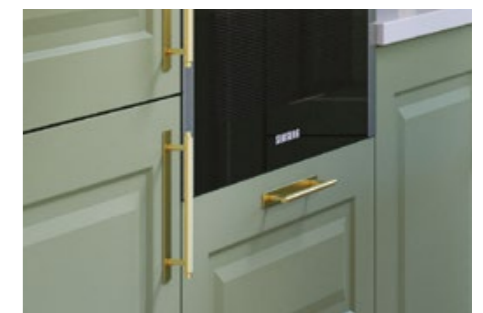

Classic & Contemporary
Kitchens

Portree Super Matt Fir Green

Contents

Glacier Range 4-25

Vinyl Range 26-43

Splashbacks 44

Handles 45-47

The Glacier range includes High Gloss Acrylic and PVC which are laminated to create the perfect gloss or super matt finish. Components are then edged using the latest laser and PUR technology.