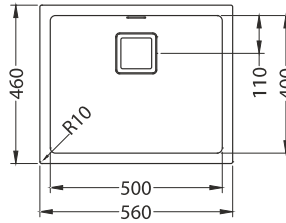

Min cabinet size 80cm

Min cabinet size 90cm

GRANITAL

UNDERMOUNT & INSET

QUADRIX 50

ATROX 30

ATROX 50

ALVEUS