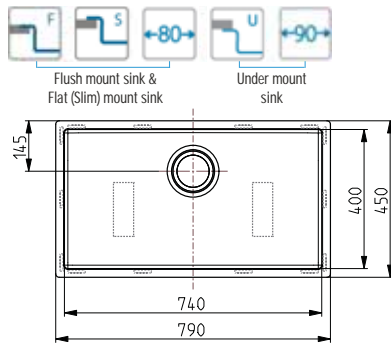

KOMBINO 50

The ultimate,
modern-day
metallic