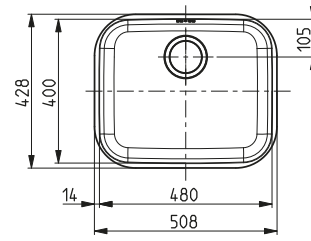

MONARCH

UNDERMOUNT

VARIANT 10