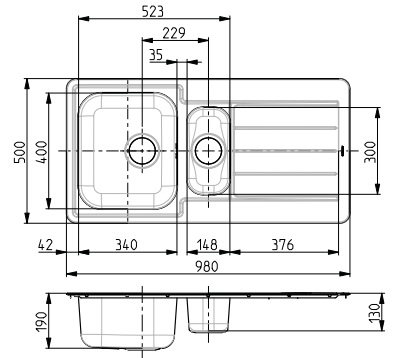

LINE MAXIM 10