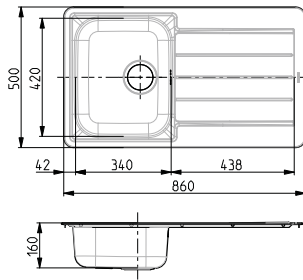

INSET STAINLESS

LINE 20