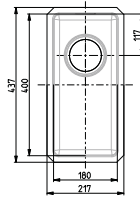

KOMBINO 10

AVAILABLE IN FOUR FINISHES

Anthracite

Bronze

Copper

Gold

MONARCH

UNDERMOUNT