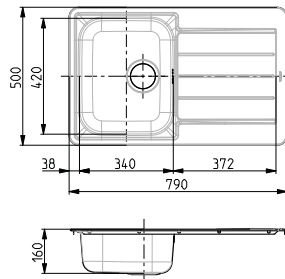

INSET STAINLESS

LINE 80