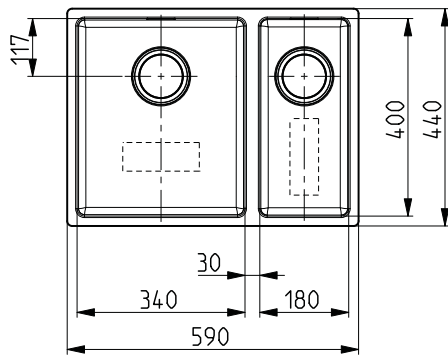

ALVEUS

KOMBINO 120