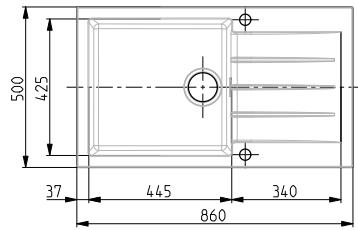

GRANITAL

INSET

CADIT 40