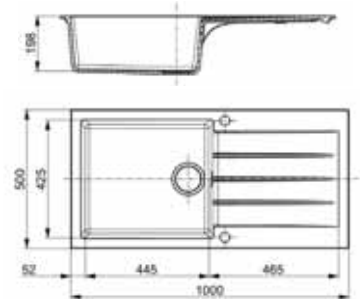

Slick and sophisticated design packed with contemporary cool.

Granite sinks offer a sleek and modern aesthetic paired with exceptional functionality, making them an ideal choice for contemporary spaces.

CADIT 50