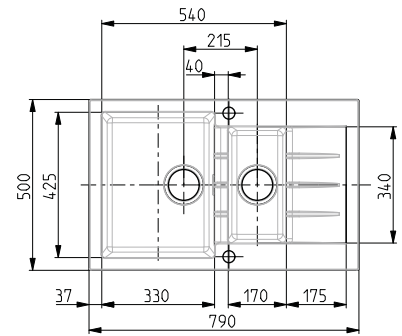

Slick and sophisticated design packed with contemporary cool.

Granite sinks offer a sleek and modern aesthetic paired with exceptional functionality, making them an ideal choice for contemporary spaces.

CADIT 70