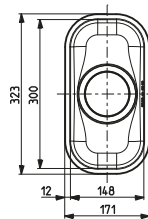

MONARCH

UNDERMOUNT

VARIANT 110

AVAILABLE IN FOUR FINISHES

ALVEUS