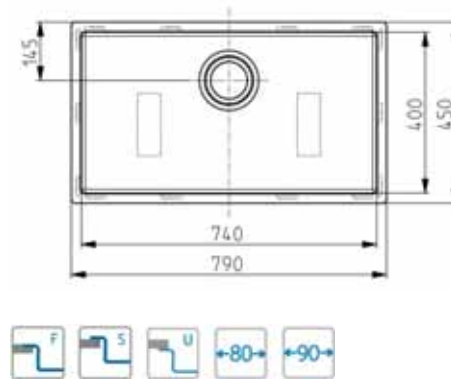

STAINLESS STEEL UNDERMOUNT

QUADRIX 60

ALVEUS