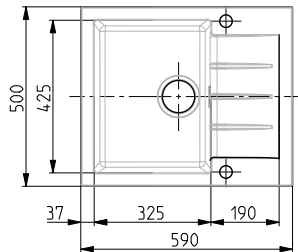

GRANITAL

INSET

LINE 70

AVAILABLE IN TWO FINISHES