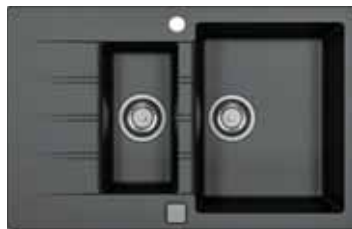

Slick and sophisticated design packed with contemporary cool.

Granite sinks offer a sleek and modern aesthetic paired with exceptional functionality, making them an ideal choice for contemporary spaces.

CADIT 70