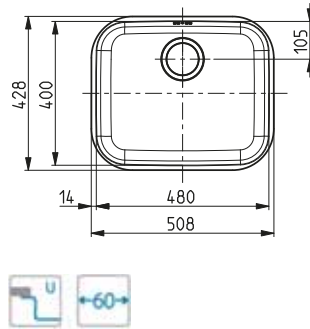

STAINLESS STEEL UNDERMOUNT

VARIANT 10

ALVEUS