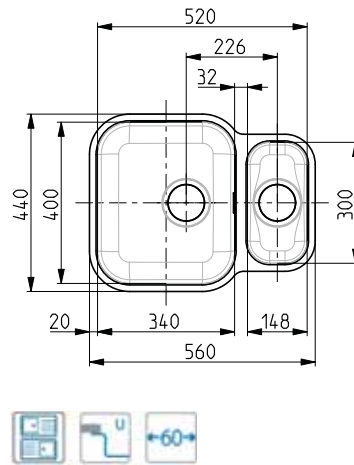

STAINLESS STEEL UNDERMOUNT

DUO 70

ALVEUS