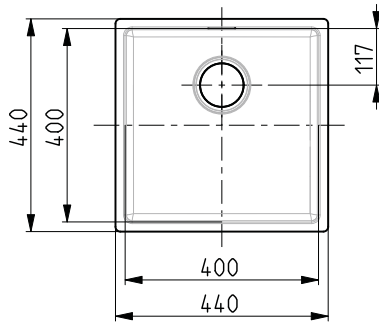

KOMBINO 30

**Strong, hygienic
and built to last**

STAINLESS STEEL

UNDERMOUNT