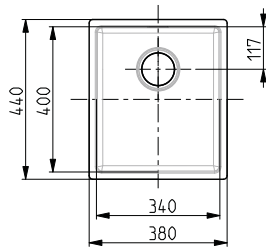

KOMBINO 20

AVAILABLE IN FOUR FINISHES

Anthracite

Bronze

Copper

Gold

MONARCH

UNDERMOUNT