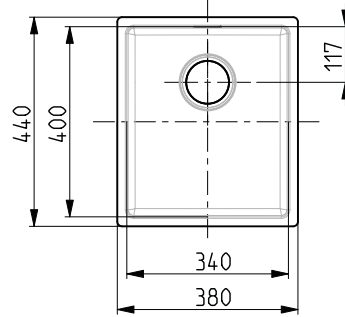

KOMBINO 20

**Strong, hygienic
and built to last**

STAINLESS STEEL

UNDERMOUNT