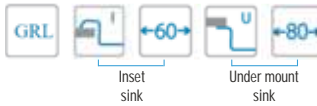

GRANITAL

UNDERMOUNT & INSET

ATROX 30

ALVEUS