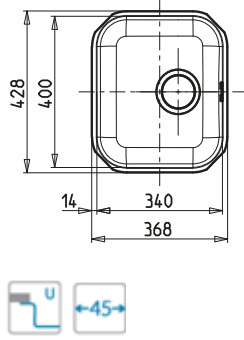

Min cabinet size 30cm

Min cabinet size 40cm

Min cabinet size 45cm

Min cabinet size 60cm

Min cabinet size 80cm

Min cabinet size 90cm

STAINLESS STEEL UNDERMOUNT

VARIANT 40