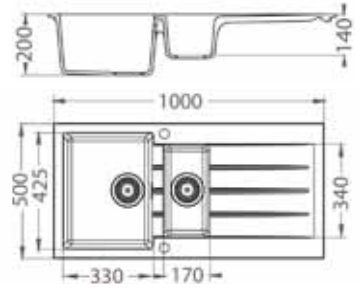

Slick and sophisticated design packed with contemporary cool.

Granite sinks offer a sleek and modern aesthetic paired with exceptional functionality, making them an ideal choice for contemporary spaces.

CADIT 80