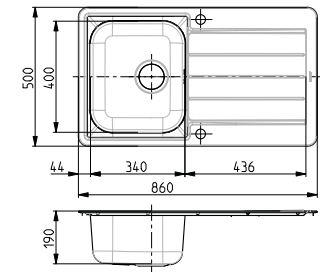

LINE MAXIM 20