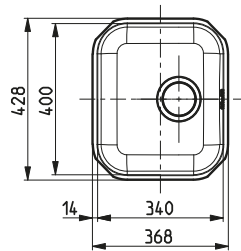

MONARCH

UNDERMOUNT

VARIANT 40

AVAILABLE IN FOUR FINISHES

ALVEUS