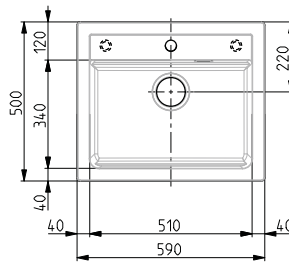

GRANITAL

UNDERMOUNT & INSET

ATROX 30

ALVEUS