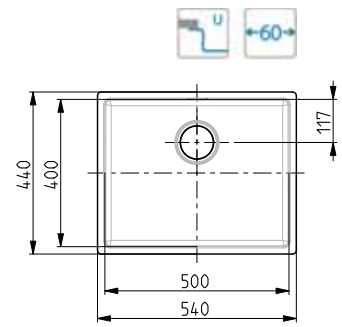

KOMBINO 50

The ultimate,
modern-day
metallic