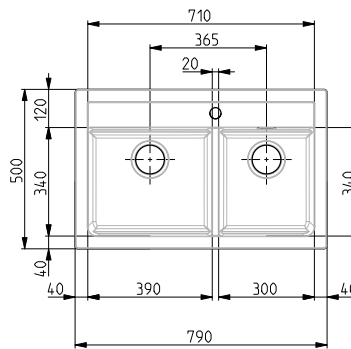

Min cabinet size 80cm

Min cabinet size 90cm

GRANITAL

UNDERMOUNT & INSET

QUADRIX 50

ATROX 30

ATROX 50

ALVEUS