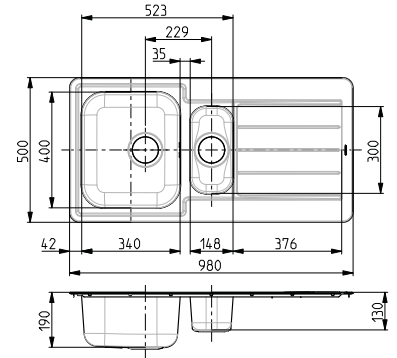

With a clean, uncluttered finish, our Stainless Steel inset collection strikes the perfect balance of attractive and functional.

Offering a number of sizes with built-in drainers, the range also includes the premium Line Maxim sinks featuring a deeper bowl and pop-up waste.

For a clean, classic look that won't let you down, our Stainless Steel inset sinks are the perfect choice.

LINE MAXIM 10