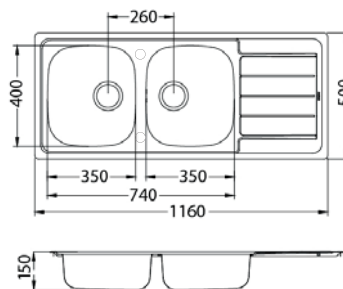

INSET STAINLESS

LINE 100