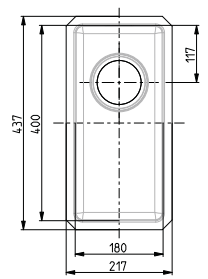

KOMBINO 10

**Strong, hygienic
and built to last**

STAINLESS STEEL

UNDERMOUNT