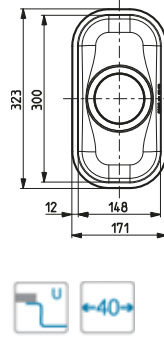

VARIANT 110