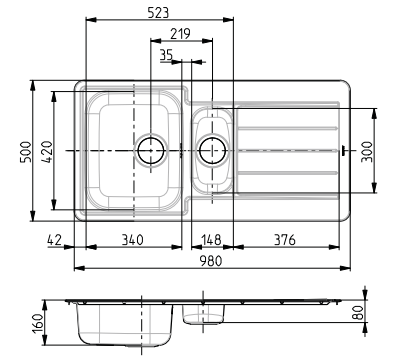

With a clean, uncluttered finish, our Stainless Steel inset collection strikes the perfect balance of attractive and functional.

Offering a number of sizes with built-in drainers, the range also includes the premium Line Maxim sinks featuring a deeper bowl and pop-up waste.

For a clean, classic look that won't let you down, our Stainless Steel inset sinks are the perfect choice.

LINE 10