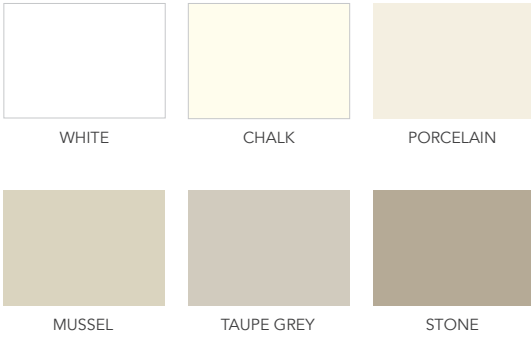

Painted colour palette

Wherever you see our painted colours symbol, your kitchen can be painted in your choice of 35 shades. Opt for a unified colour scheme, or embrace the freedom of a more eclectic statement.

NEUTRALS