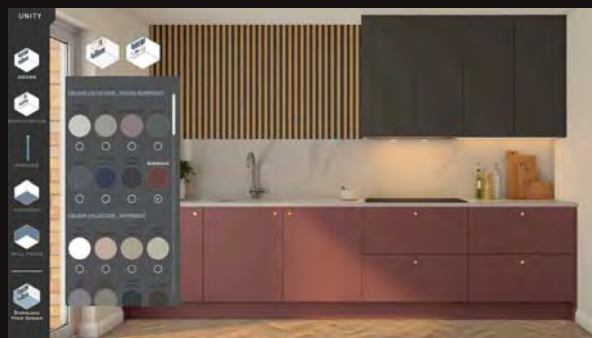

### EDGE OPTIONS

UNITY made-to-measure is available in 2 edge options.

**MATCHING EDGE**  
(for seamless finish)

**TWO-TONE 3D GLASS EFFECT**  
(for a contrasting look)

Two-tone 3D glass effect edging is available in gloss finishes only.

## VISUALISE YOUR NEW UNITY KITCHEN

Explore all of our Unity options by using our NEW configurator. Here you can mix and match finishes and create your perfect kitchen.

[unity.pws.co.uk](https://unity.pws.co.uk)