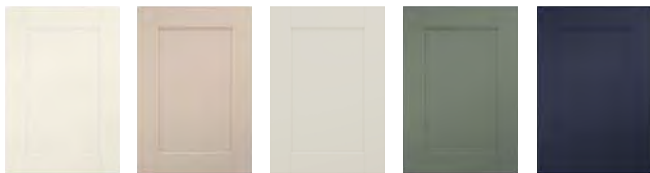

BELSAY SMOOTH

PORCELAIN CASHMERE DOVE GREY REED GREEN INDIGO

CLARENDON

Available in
MATT ONLY
painted colours