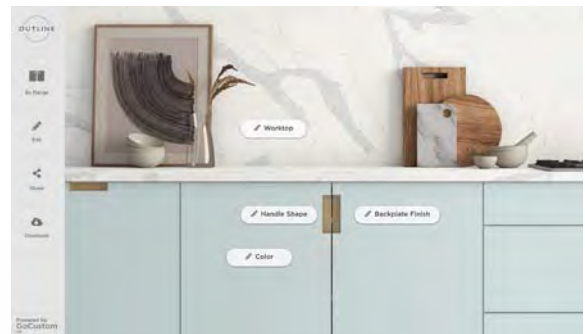

ARLO

FEATURE GLAZED DOORS

Painted colours also available. See colour palette on **PAGE 148**

Door family is also available in Outline. See details on **PAGE 152**

Available as a 'true handleless' kitchen with a stylish rail trim.

This symbol highlights that a range is available in made-to-measure sizes

Indicates that the door family is also available in bespoke sizes

EXPLORE THE WEALTH OF OUTLINE OPTIONS AVAILABLE

by using our Configurator online

With over 2,500 combinations, this handy tool is the easiest way to explore our collection of door styles, colours and backplate options.

Share your finished creation with your kitchen designer who will be able to continue you on your journey to your dream kitchen.

Discover all the possibilities today

www.outlinekitchens.co.uk

Scan me to discover more