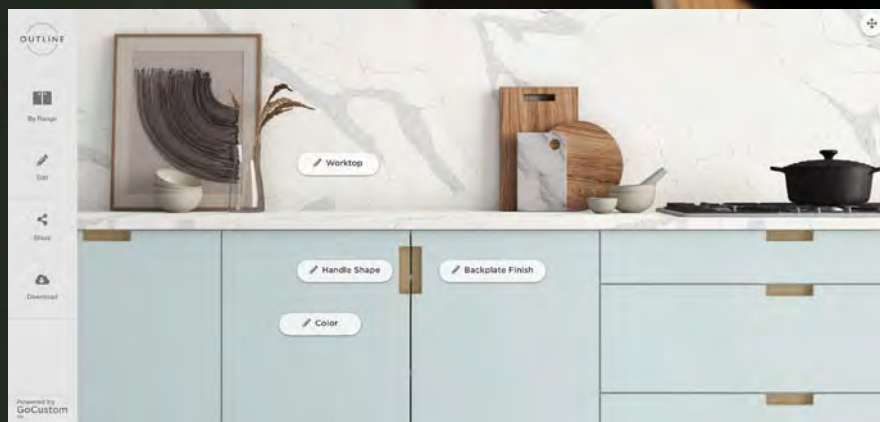

PICTURE EVERY POSSIBILITY

EXPLORE THE WEALTH OF DESIGN OPTIONS AVAILABLE BY USING OUR OUTLINE CONFIGURATOR ONLINE.

With over 2,500 combinations, this handy tool is the easiest way to explore our collection of door styles, colours and backplate options.

Share your finished creation with your kitchen designer who will be able to continue you on your journey to your dream kitchen.

Scan me to discover more

Discover all the possibilities today

www.outlinekitchens.co.uk