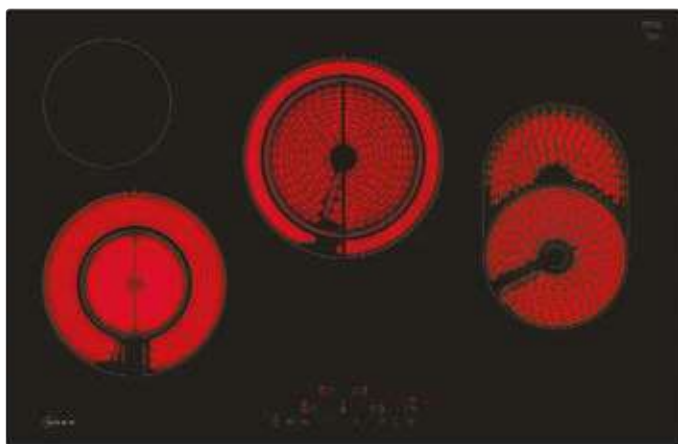

T18FDH9L N70 80cm 4 Zone Quick-light Ceramic Hob

- Front touch control
- 17 power levels for each zone
- 2 extendable zones
- LED timer for each zone
- Keep warm function
- 2 stage residual heat indicators
- Front Bevel

Price
£499
W34906N