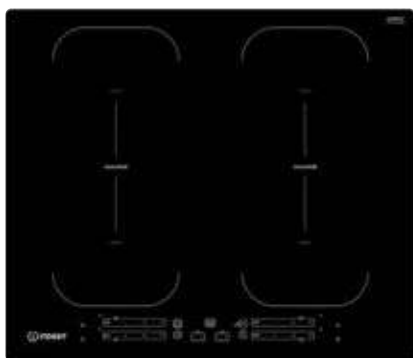

IB88B60NE

60cm Induction Hob

- 4 cooking zones
- 2 dual zones
- Front touch control, power sliders for each zone
- Child lock
- Timer for each zone
- Frameless

Price
£337
W219091