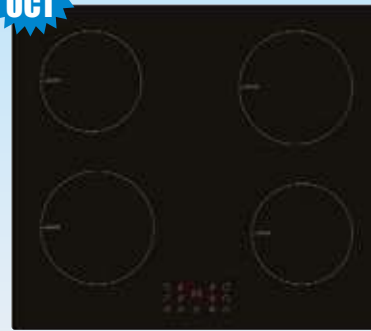

**AEIH60T**  
**60cm Induction Hob**

- 4 cooking zones
- Boost function
- Timer
- Touch control
- 9 power levels
- Child safety lock

Price  
**£242**  
W14506E

**DUE  
OCT**

**AEIH77T**  
**77cm Induction Hob**