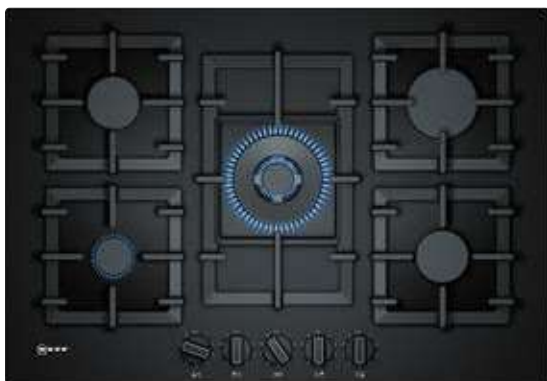

T27CS59S0

N70 75cm Gas on Glass Hob

- 4.0kW wok burner
- 1 high speed, 2 standard and 1 economy burner
- Cast iron pan supports
- FlameSelect
- Black glass

Price
£550

W38507N