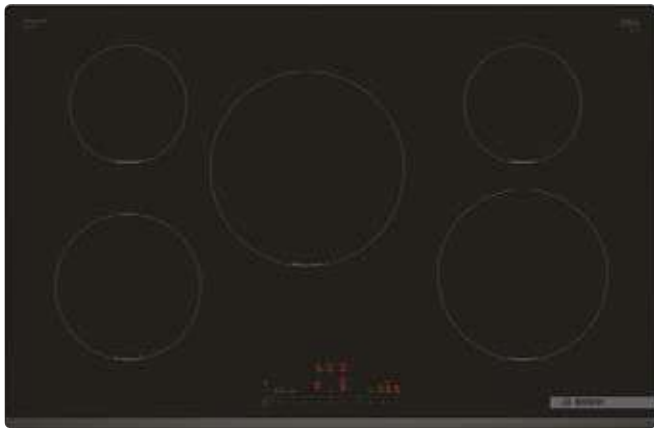

PIV831HB1E

Series 6 80cm Induction Hob

- 5 zones
- DirectSelect
- Multitouch+
- 2 stage residual heat indicators
- PowerBoost for all zones
- QuickStart and ReStart function
- Smart Hood Automatic, matching hood automatically adjusts the hob settings while cooking
- Black Glass with Front Bevel

Price
£885
W61904B