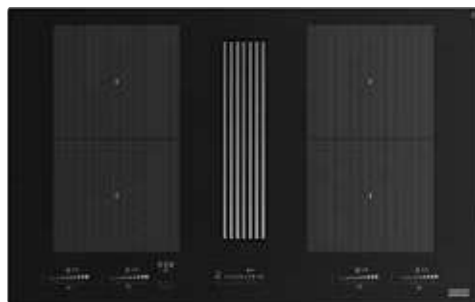

FMY8391RHI

Mythos 83cm Venting Hob

- 4 induction zones including 2 flexi
- Capacitive touch with slide control
- A+ energy rating
- 9 extraction speeds plus 1 intensive
- Re-circulation
- White digital display
- Frameless Black Glass

Price
£3004
W195303F

FHOBRECYCKIT-IN
Ducting Kit Out
£180 W11703F

FHOBRECYCKIT-OUT
Ducting Kit In
£193 W12504F