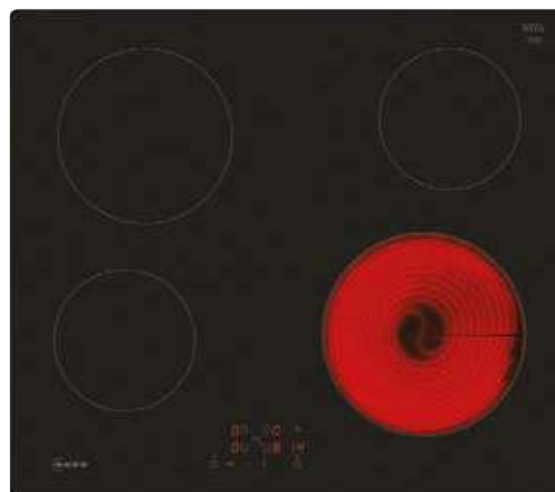

## T16NKE0L N30 60cm 4 Zone Ceramic Hob

- Side control knobs
- 9 power levels for each zone
- Residual heat indicators
- Frameless

Price  
**£270**  
W18901N