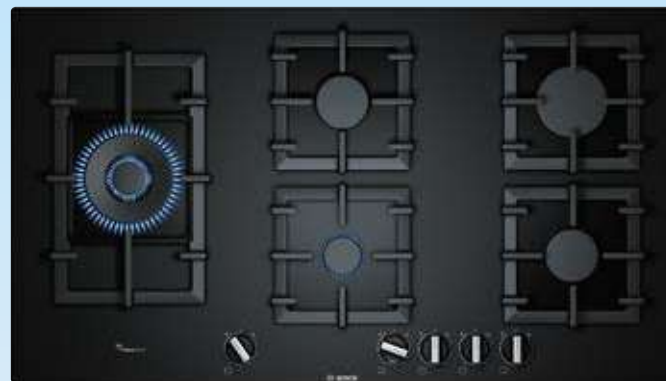

PPS9A6B90

Series 6 90cm Gas on Glass Hob

- 5 burners including 4.0kW wok burner
- Cast iron pan supports
- Front controls
- FlameSelect
- Black Glass

Price
£765

W53508B