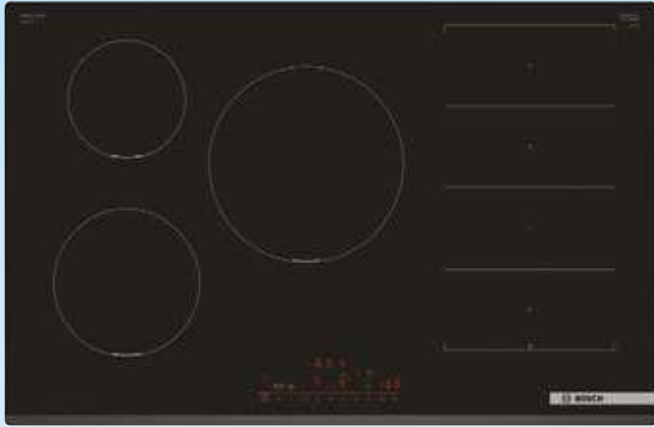

80cm INDUCTION HOBS

PXV831HC1E

Series 6 80cm Flex Induction Hob

- 1 flex plus 3 zones
- DirectSelect
- Multitouch+
- 2 stage residual heat indicators
- PowerBoost for all zones
- 11 frying levels
- Smart Hood Automatic, matching hood automatically adjusts the hob settings while cooking
- Black Glass with Front facette

Price
£942
W65909B