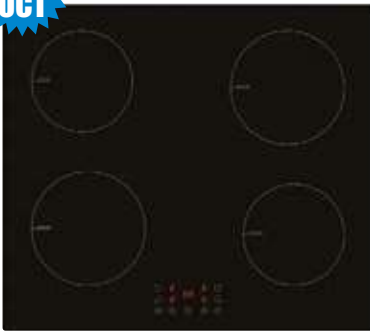

**DUE
OCT**

AEIHF60T
60cm Flex Induction Hob

- 4 flexible zones
- Boost function
- Keep warm function
- Timer
- Slider touch control
- 9 power levels
- Child safety lock

Price
£299
W17907E

**DUE
OCT**

AEIHF90T
90cm Flex Induction hob

- 5 cooking zones
- 4 flexible zones
- Boost function
- Keep warm function
- Timer
- Slider touch control
- 14 power levels
- Child safety lock

Price
£475
W28506E

**DUE
OCT**

AEIH60TPP
60cm Induction Hob

- 4 cooking zones
- Boost function
- Timer
- Touch control
- 9 power levels
- Child safety lock
- 13 amp Plug fitted

Price
£249
W14901E

**DUE
OCT**

AEIH60T
60cm Induction Hob

- 4 cooking zones
- Boost function
- Timer
- Touch control
- 9 power levels
- Child safety lock

Price
£242
W14506E

**DUE
OCT**

AEIH77T
77cm Induction Hob

- 4 cooking zones
- Boost function
- Keep warm function
- Timer
- Slider touch control
- 14 power levels
- Child safety lock

Price
£375
W22502E

**DUE
OCT**

AEIH90T
90cm Induction Hob

- 5 cooking zones
- Boost function
- Keep warm function
- Timer
- Slider touch control
- 14 power levels
- Child safety lock

Price
£425
W25501E

**DUE
OCT**

AECHDOM30
30cm Domino Ceramic

- 2 cooking zones
- Timer
- Touch control
- 9 power levels
- Child safety lock
- 13 amp Plug fitted

Price
£149
W8908E

**DUE
OCT**

AEIHDOM30
30cm Domino Induction

- 2 cooking zones
- Timer
- Touch control
- 9 power levels
- Child safety lock
- 13 amp Plug fitted

Price
£165
W9904E

01/10/2024

40