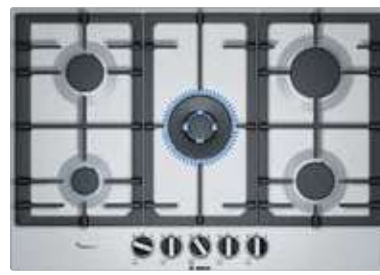

PCQ7A5B90

Series 6 75cm Gas Hob

- 5 burners including 4.0kW wok burner
- Cast iron pan supports
- Front controls
- FlameSelect
- Star layout
- Brushed steel