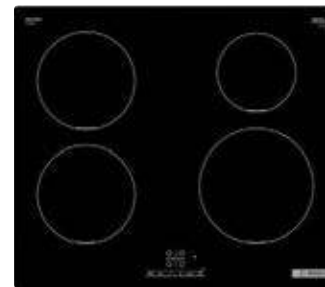

PUE611BB5E

Series 4 60cm Induction Hob

- 4 zones
- Front touch control
- TouchSelect
- 2 stage residual heat indicators
- Timer with switch off function
- QuickStart and ReStart function
- PowerBoost
- Black Glass

Price
£613
W42906B