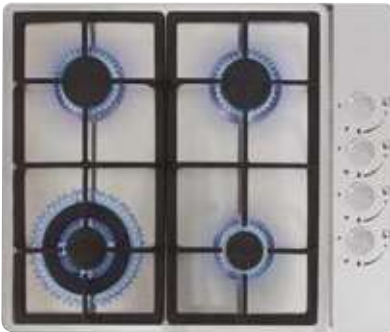

ESSG60C
60cm Gas Hob

- 4 burners including 3kW wok burner
- Cast iron pan supports
- Auto ignition
- LPG kit supplied
- Stainless Steel