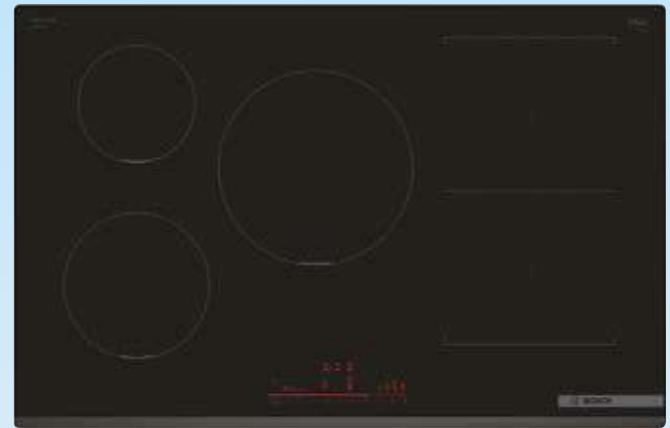

PVW831HB1E

80cm Induction Hob with Combi Zone

- 5 zones including combi zone
- DirectSelect
- Multitouch+
- 2 stage residual heat indicators
- PowerBoost for all zones
- QuickStart and ReStart function
- Smart Hood Automatic, matching hood automatically adjusts the hob settings while cooking
- Black Glass with Front Bevel

Price
£1142
W79901B