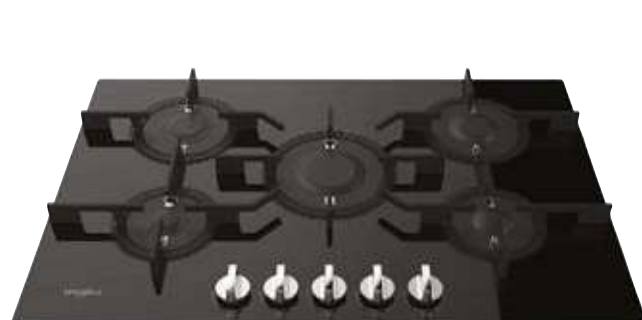

POW75D2NB

W Collection

75cm Gas on Glass Hob

- 5 burners with precise flame
- Front controls
- Cast iron pan supports
- Black Glass

Price
£709

W49601W