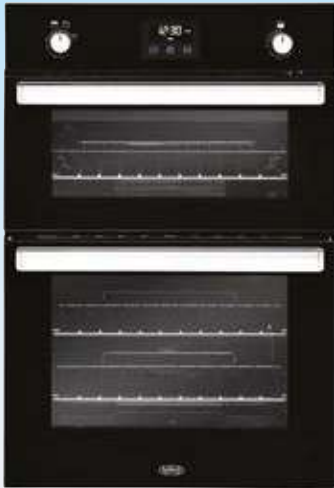

DOUBLE OVENS

BI902GSS/BLK Built In Double Gas Oven

- 69/39 litre gross capacity
- Energy rating A/A
- 2 Gas conventional ovens
- Slow cook function
- Electric grill
- White LED minute minder
- Easy clean enamel interior in main oven
- 13 amp
- Stainless Steel or Black

STAR BUY **STAR BUY**

Stainless Steel **£819**
W53206B

Black **£808**
W52501B