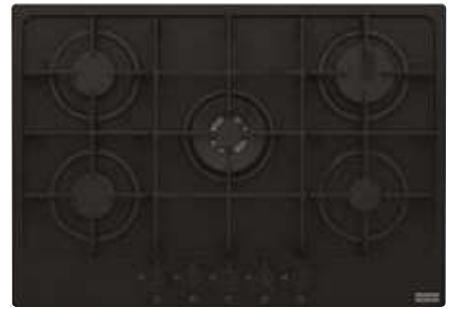

FHMA7554GDCMBC Maris 73cm Gas on Metal Hob

- 5 burners including dual burner
- Cast iron pan supports
- Integrated electronic ignition
- Black

Price
£596
W41801F