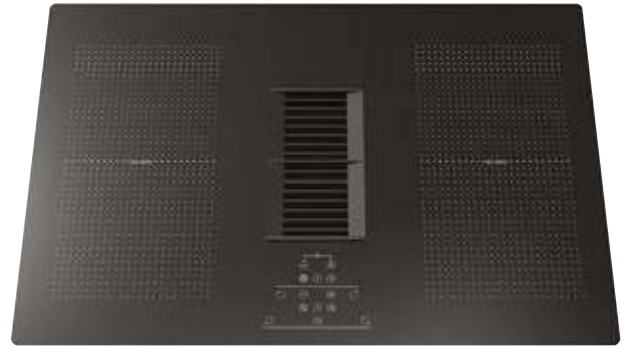

STAR BUY

EDIHF77DD

77cm Flex Induction Venting Hob

- 4 zones including 2 flex zones
- LED Touch Sense display
- Extraction rate 579 m3/hr
- 67dB noise level
- Ventilation required
- Metallic grease filter
- 32 amp connection
- Convert hob to recirculation with EDRCKIT kit listed below, includes a washable carbon filter
- Hob must be installed into a 80cm or 100cm Base unit
- 150mm / 6" ducting kit required to duct hob out
- Black Glass with designer Black Grille

SPECIAL OFFER
FREE INDUCTION
WOK PAN

MINIMUM
WORKTOP
DEPTH
25mm

Price

£999

W59907E

EDRCKIT Recirculation Kit also available **STAR BUY** £165 W9901E

6"