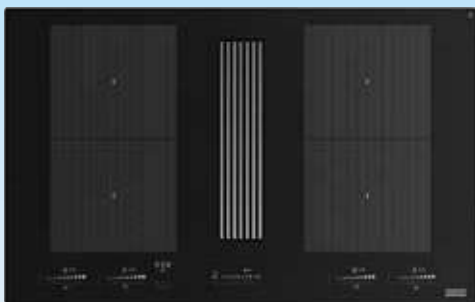

VENTING HOBS

FMY8391HI

Mythos 83cm Venting Hob

- 4 induction zones including 2 flexi
- Capacitive touch with slide control
- A+ energy rating
- 9 extraction speeds plus 1 intensive
- Ducted
- White digital display
- Frameless Black Glass

Price
£2775
W180409F

Requires Ducting Kit
FHOBDUCTKIT
£147 W9502F