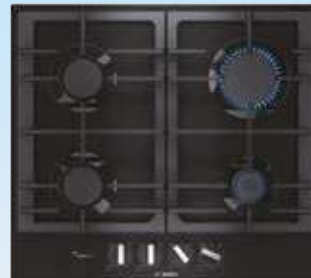

PCP6A6B90

Series 6 60cm Gas Hob

- 4 burners
- Cast iron pan supports
- Front controls
- FlameSelect
- Black