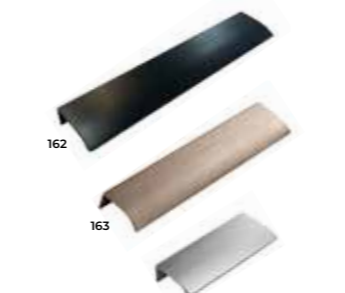

162 BRUSHED BLACK TRIM HANDLE: K1-345/346/347
163 BRUSHED BRASS TRIM HANDLE: K1-339/340/341
164 BRUSHED INOX TRIM HANDLE: K1-342/343/344
(Available in various colours & lengths)