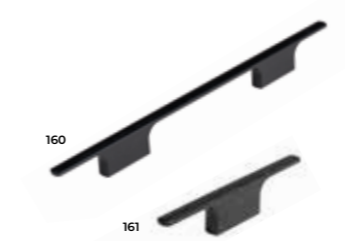

160 BRUSHED BLACK BAR HANDLE: K1-356
161 BRUSHED BLACK T-BAR: K1-355