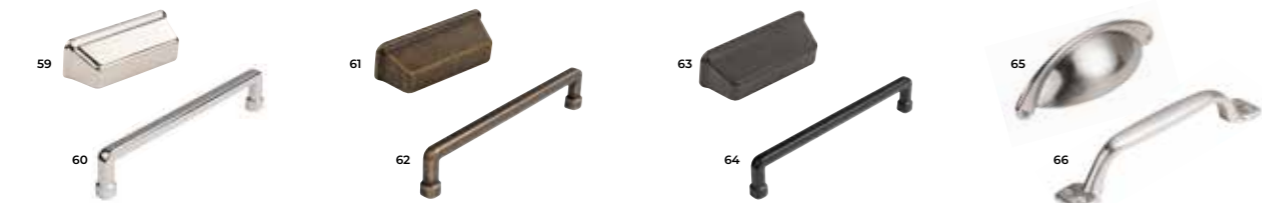

59 BRIGHT NICKEL CUP HANDLE: K1-357
60 BRIGHT NICKEL D-HANDLE: K1-358
61 ANTIQUE BRASS CUP HANDLE: K1-359
62 ANTIQUE BRASS D-HANDLE: K1-360
63 MATTE BLACK CUP HANDLE: K1-361
64 MATTE BLACK D-HANDLE: K1-362
65 BRUSHED NICKEL CUP HANDLE: K1-323
66 BRUSHED NICKEL D-HANDLE: K1-324