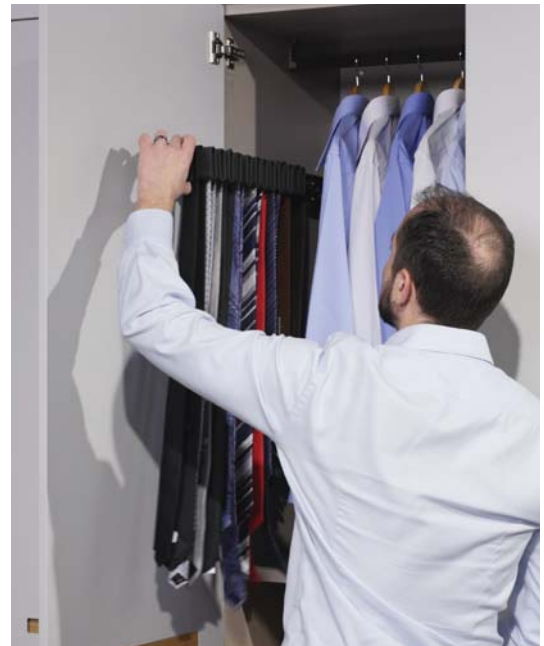

SIDE MOUNTED PULL-OUTS

From ties and belts, to cufflinks and watches, these side mounted pull-outs can ensure you're maximising the space, visibility, and accessibility of your entire cabinet!