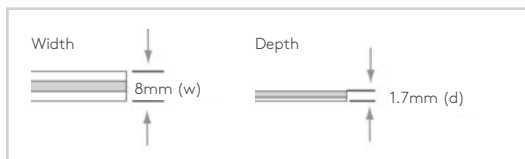

Warm White

5M warm white COB reel

STANDARD CHIP ON BOARD ACCESSORIES

1.5M reconnection distribution cable to allow standard COB cut-strips to be re-used

Direct connector (to join cut ends of standard COB strip together)