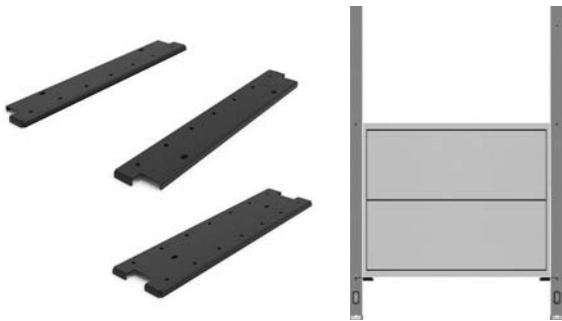

(Extender)

CLOTHES HOOK RAIL

SHOE RACK

CABINET FIXING BRACKETS

Brackets enable cabinets to be quickly & easily attached directly to any 320mm deep YouK ladder systems.

DESK BRACKET

The Desk Brackets allow the YouK ladder system to quickly and securely be fixed to a desktop element, which can be attached horizontally or tilted.