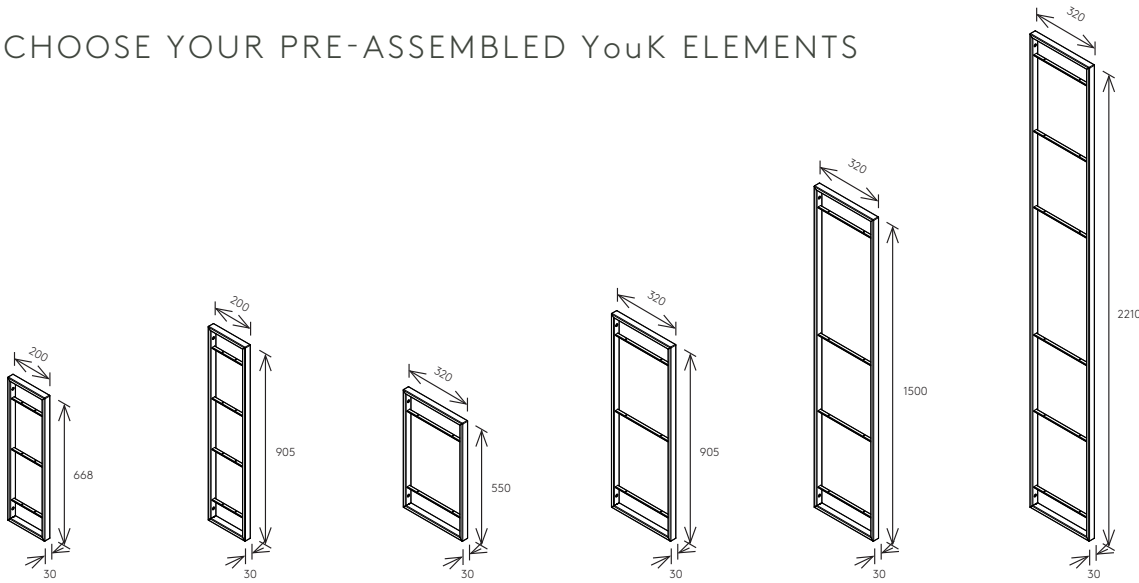

YouK Modular Furniture System

A fully flexible and versatile storage solution, the YouK modular furniture system allows you to create truly tailored storage to suit your every need, from simple wall-mounted open shelving, through to walk-in-wardrobes, sliding wardrobes and home-office spaces.

The system features a matt-black, steel ladder design and shelving can be brought to life with the choice of woodgrain effect or concrete finishes.

CHOOSE YOUR PRE-ASSEMBLED YouK ELEMENTS