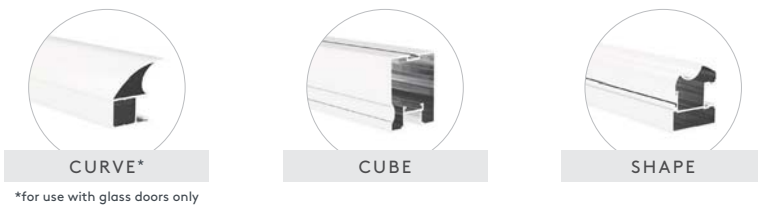

↑
Bottom track
↑
Liner

SLIDING DOOR CONFIGURATIONS

FRAME PROFILE AND COLOUR

Choose from three different frame shapes and six different colour options to tailor your wardrobe to your personal taste.

FRAME PROFILE COLOUR