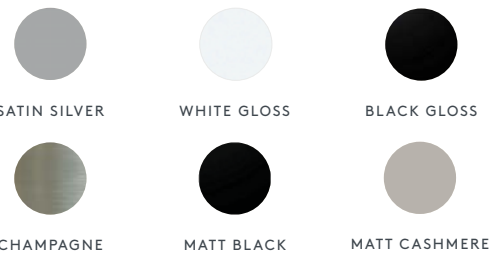

STONE GREY

DUST GREY

GRAPHITE

MATT BLACK

BLUES

BLUE
CANVAS

COLONIAL
BLUE

INDIGO
BLUE

GREYS

STONE GREY

DUST GREY
SUPER
MATT

GRAPHITE
SUPER
MATT

MATT BLACK

BLUES

BLUE
CANVAS
SUPER
MATT

COLONIAL
BLUE

↑
Bottom track
↑
Liner

SLIDING DOOR CONFIGURATIONS

FRAME PROFILE AND COLOUR

Choose from three different frame shapes and six different colour options to tailor your wardrobe to your personal taste.

FRAME PROFILE COLOUR

DOOR COLOURS FOR YOUR CHOSEN DOOR STYLE

Choose from over 30 door colour options ranging from glass, satin glass, mirror, matt, gloss and textured woodgrain boards. Board colours and woodgrain boards can also be used to create filler pieces and internal options.