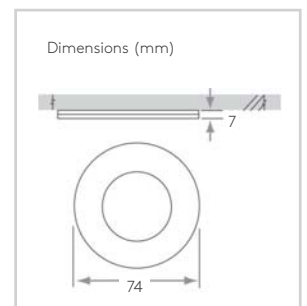

ALUMINIUM RECESSED PROFILES

Mounting an LED strip light within an extrusion not only helps to keep runs straight and neat, it also assists with heat dissipation which prolongs its life.

The included diffusers complete the clean look, and provide protection from dust.

1M profile including end caps

2.5M profile including end caps

BATTERY POWERED LIGHTS

- Rechargeable light with integrated PIR sensor
- Includes USB cable for simple re-charging (no driver or leads required)
- Automatically turns on when movement is sensed
- 2 x magnetic brackets included; product can then be easily removed and re-attached for re-charging
- Integrated battery charges fully in 2.5 hours, and will last for one month

Single 505mm natural white Light

ROUND UNDER CABINET LIGHTS

- Easy surface mounting with magnetic installation

Natural White

3 x round natural white
2W lights and 8W driver

Warm White

3 x round warm white
2W lights and 8W driver

Natural White

Single round natural white
2W light

Warm White

Single round warm white
2W light