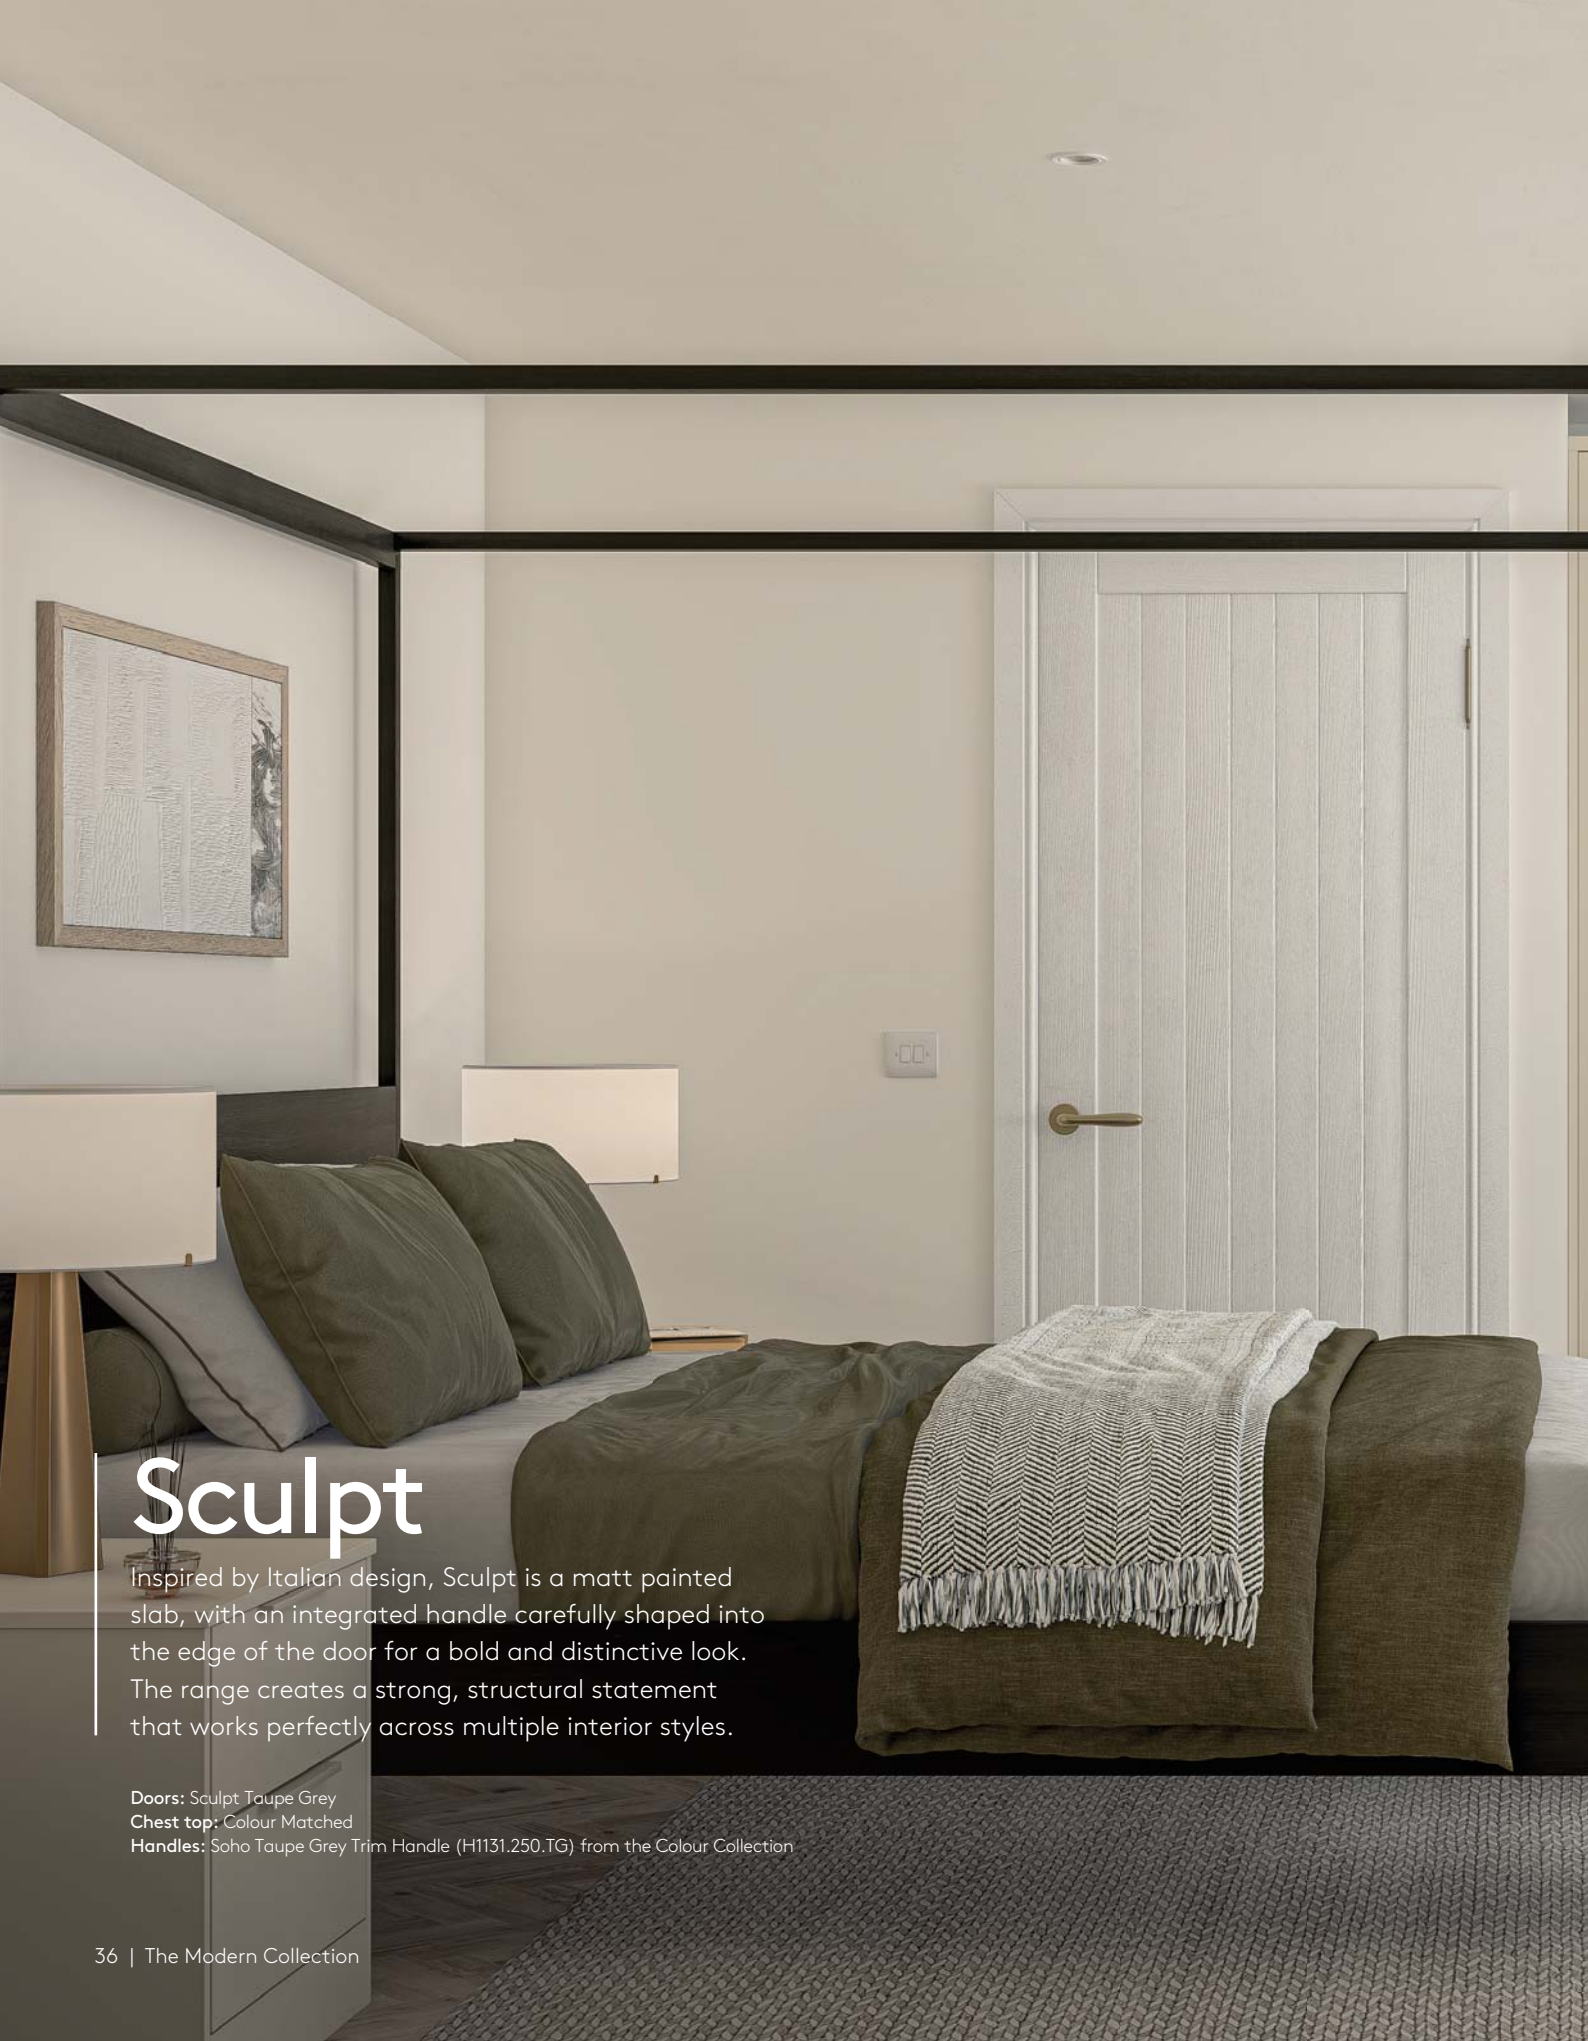

Sculpt

Inspired by Italian design, Sculpt is a matt painted slab, with an integrated handle carefully shaped into the edge of the door for a bold and distinctive look. The range creates a strong, structural statement that works perfectly across multiple interior styles.

Doors: Sculpt Taupe Grey
Chest top: Colour Matched
Handles: Soho Taupe Grey Trim Handle (H1131.250.TG) from the Colour Collection