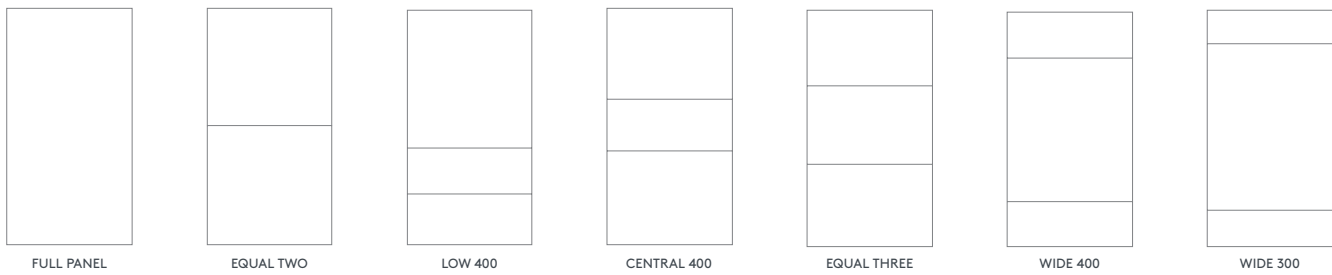

↑
Bottom track
↑
Liner

SLIDING DOOR CONFIGURATIONS

FRAME PROFILE AND COLOUR

Choose from three different frame shapes and six different colour options to tailor your wardrobe to your personal taste.

FRAME PROFILE COLOUR